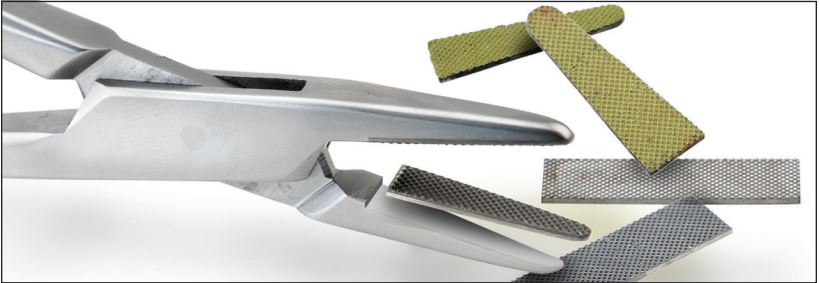

Gold Dipping

- Easy identification of Tungsten Carbide Inserts.
- Easy identification of thin plate cutting for Kerrisons.

TC Inserts

- Replacement of all brands of removable TC inserts for Needle Holder.